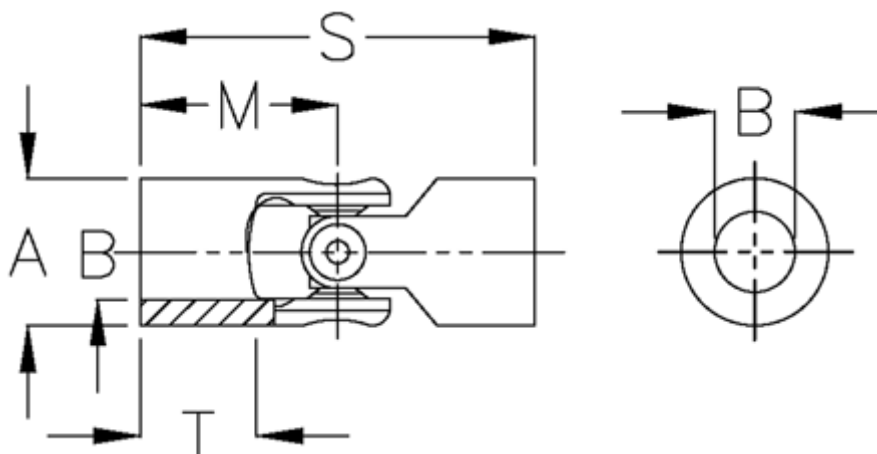

# Data Sheet

Article number: 07640400

Description: Single cross joint w/needle bearing  
0.640.400

## Measures

A	= 40
B H7	= 25
M	= 54
MD max N m	= 80
s	= 108
T	= 32